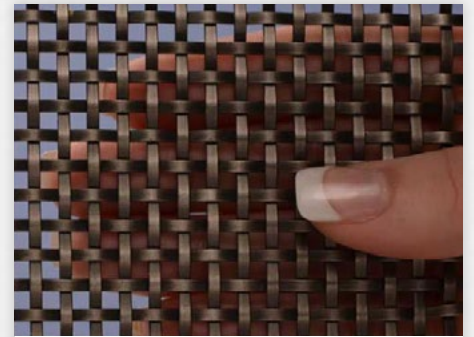

Surface Finish Coatings

Wire mesh secondary finish coatings help the material achieve a specific color and reflectivity. Additionally, these finishes usually provide another level of corrosion resistance.

Antique Brass, Bronze & Nickel

The old is new again with these beautiful antique finishes! These looks are created by adding antique-style plating over steel.

Antique brass

Brown patina with brass highlights that includes a double lacquer clear coat.

Antique bronze

Two finishes to choose from: no coat (pure bronze) and plated bronze (clear coat).

Antique nickel

We offer a variety of decorative antique nickel plated meshes with clear coat finishes, including Tango Antique Nickel, Orleans Antique Nickel, Oxford Antique Nickel, and Fandango Antique Nickel.

Electropolish

Electropolishing removes a materials surface texture, leaving it smooth and reflective.

Mill Finish

Mill finish refers to the surface finish of mesh after it is manufactured. The texture is usually rough, but some mill finished mesh is also polished, smooth, and uniform.