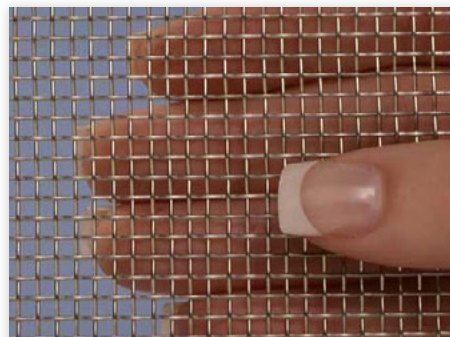

Decorative Wire Mesh

Indoors or out, decorative wire mesh is a perfect choice for any home decor, craft, or yard and garden project.

Beautiful, Versatile & Long-Lasting

Decorative wire mesh is a product embraced by DIYers, interior designers, and craftspeople. From decorative accents and cabinets to lighting features and privacy screens, design possibilities are endless.

Antique Brass, Bronze & Nickel

The old is new again with these beautiful antique finishes! These looks are created by adding antique-style plating over steel.

Antique brass

Brown patina with brass highlights that includes a double lacquer clear coat.

Antique bronze

Two finishes to choose from: no coat (pure bronze) and plated bronze (clear coat).

Antique nickel

We offer a variety of decorative antique nickel plated meshes with clear coat finishes, including Tango Antique Nickel, Orleans Antique Nickel, Oxford Antique Nickel, and Fandango Antique Nickel.

Electropolish

Electropolishing removes a materials surface texture, leaving it smooth and reflective.

Mill Finish

Mill finish refers to the surface finish of mesh after it is manufactured. The texture is usually rough, but some mill finished mesh is also polished, smooth, and uniform.