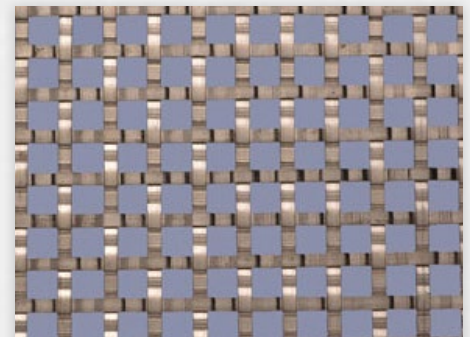

Stainless Steel

Benefits

- ✓ High tensile strength
- ✓ Wear resistant
- ✓ Corrosion resistant

Uses

- ✓ Modern cabinet designs
- ✓ Fencing
- ✓ Restoration projects, such as antique auto grills
- ✓ Stair railing infill
- ✓ Privacy screens
- ✓ Wall dividers