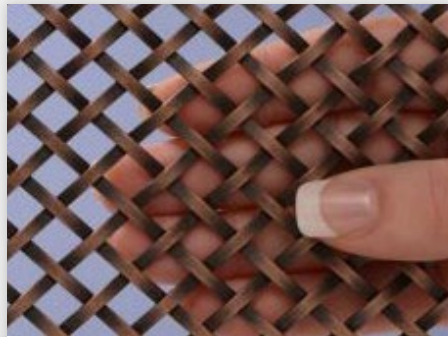

Antique bronze

Two finishes to choose from: no coat (pure bronze) and plated bronze (clear coat).