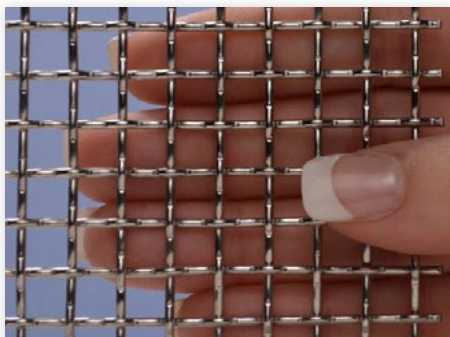

Decorative Wire Mesh

Indoors or out, decorative wire mesh is a perfect choice for any home decor, craft, or yard and garden project.

Beautiful, Versatile & Long-Lasting

Decorative wire mesh is a product embraced by DIYers, interior designers, and craftspeople. From decorative accents and cabinets to lighting features and privacy screens, design possibilities are endless.

Intercrimp

Intercrimp wire mesh is easily recognized due to the "crimps" in the wire, which add stability to the material. It's distinctive appearance make it a great choice for garden and lighting applications as well as trellises.

Antique Brass, Bronze & Nickel

The old is new again with these beautiful antique finishes! These looks are created by adding antique-style plating over steel.

Antique brass

Brown patina with brass highlights that includes a double lacquer clear coat.

Electropolish

Electropolishing removes a materials surface texture, leaving it smooth and reflective.

Mill Finish

Mill finish refers to the surface finish of mesh after it is manufactured. The texture is usually rough, but some mill finished mesh is also polished, smooth, and uniform.