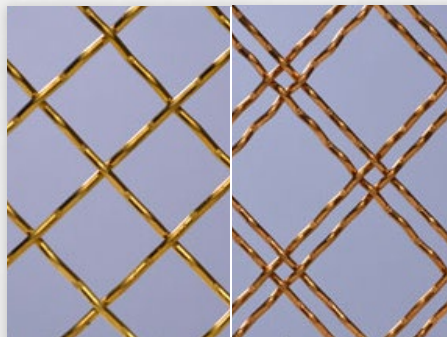

Decorative Wire Mesh

Indoors or out, decorative wire mesh is a perfect choice for any home decor, craft, or yard and garden project.

Beautiful, Versatile & Long-Lasting

Decorative wire mesh is a product embraced by DIYers, interior designers, and craftspeople. From decorative accents and cabinets to lighting features and privacy screens, design possibilities are endless.

Explore Your Options: Metals, Weaves & Finishes

Decorative mesh is available in a variety of metals, weaves, and finish coatings. Whether you want a chic industrial look or the warmth of antique charm, there's a wire mesh material perfect for you.

Color

Brass mesh has a golden yellow color.

Bronze

Composition

Bronze is a metal alloy usually consisting of 90% copper and 10% tin.

Color

Bronze mesh is typically reddish brown in color.

Brass & Bronze

Intercrimp

Intercrimp wire mesh is easily recognized due to the "crimps" in the wire, which add stability to the material. It's distinctive appearance make it a great choice for garden and lighting applications as well as trellises.