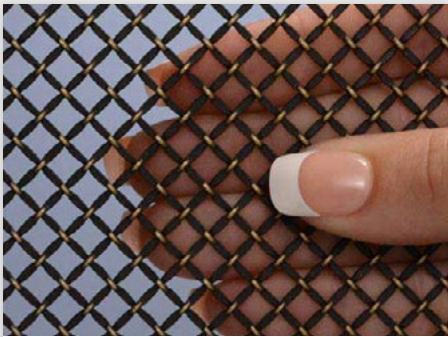

Antique Brass, Bronze & Nickel

The old is new again with these beautiful antique finishes! These looks are created by adding antique-style plating over steel.

Antique brass

Brown patina with brass highlights that includes a double lacquer clear coat.