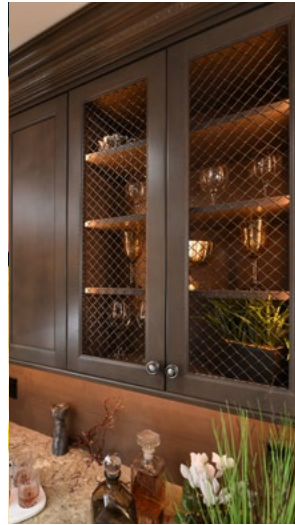

Decorative Wire Mesh

Indoors or out, decorative wire mesh is a perfect choice for any home decor, craft, or yard and garden project.

Beautiful, Versatile & Long-Lasting

Decorative wire mesh is a product embraced by DIYers, interior designers, and craftspeople. From decorative accents and cabinets to lighting features and privacy screens, design possibilities are endless.